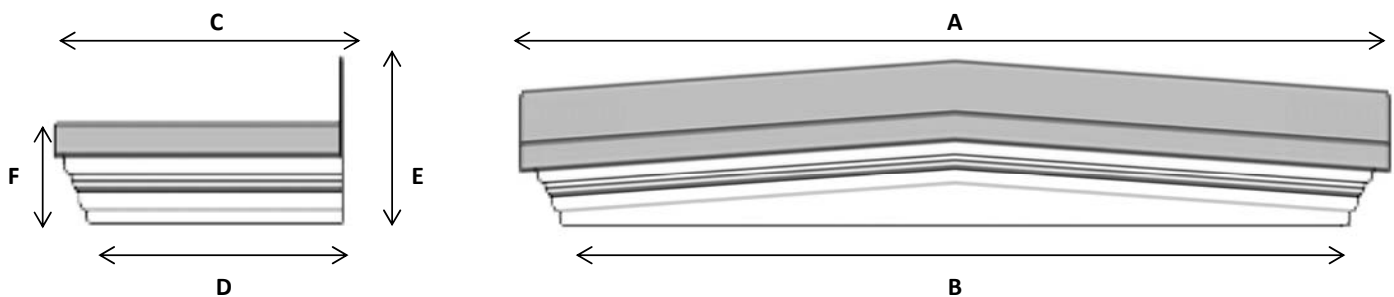

Newbury GRP Canopy

Features:

- 2 sizes available
- Many styles of optional brackets available
- Low maintenance
- Easy installation
- Matching screw caps supplied

Description:

The Newbury is a classically styled pitched Victorian style canopy. The roof is available in white, grey or terracotta and optional brackets are available.

Dimensions:

For sizes and dimensions available please see table below (2 sizes are available).
Dimensions in mm.

A	B	C	D	E	F
1530	1320	515	410	345 (Inc 120mm flashing*)	235
2030	1800	515	410	345 (Inc 120mm flashing*)	235